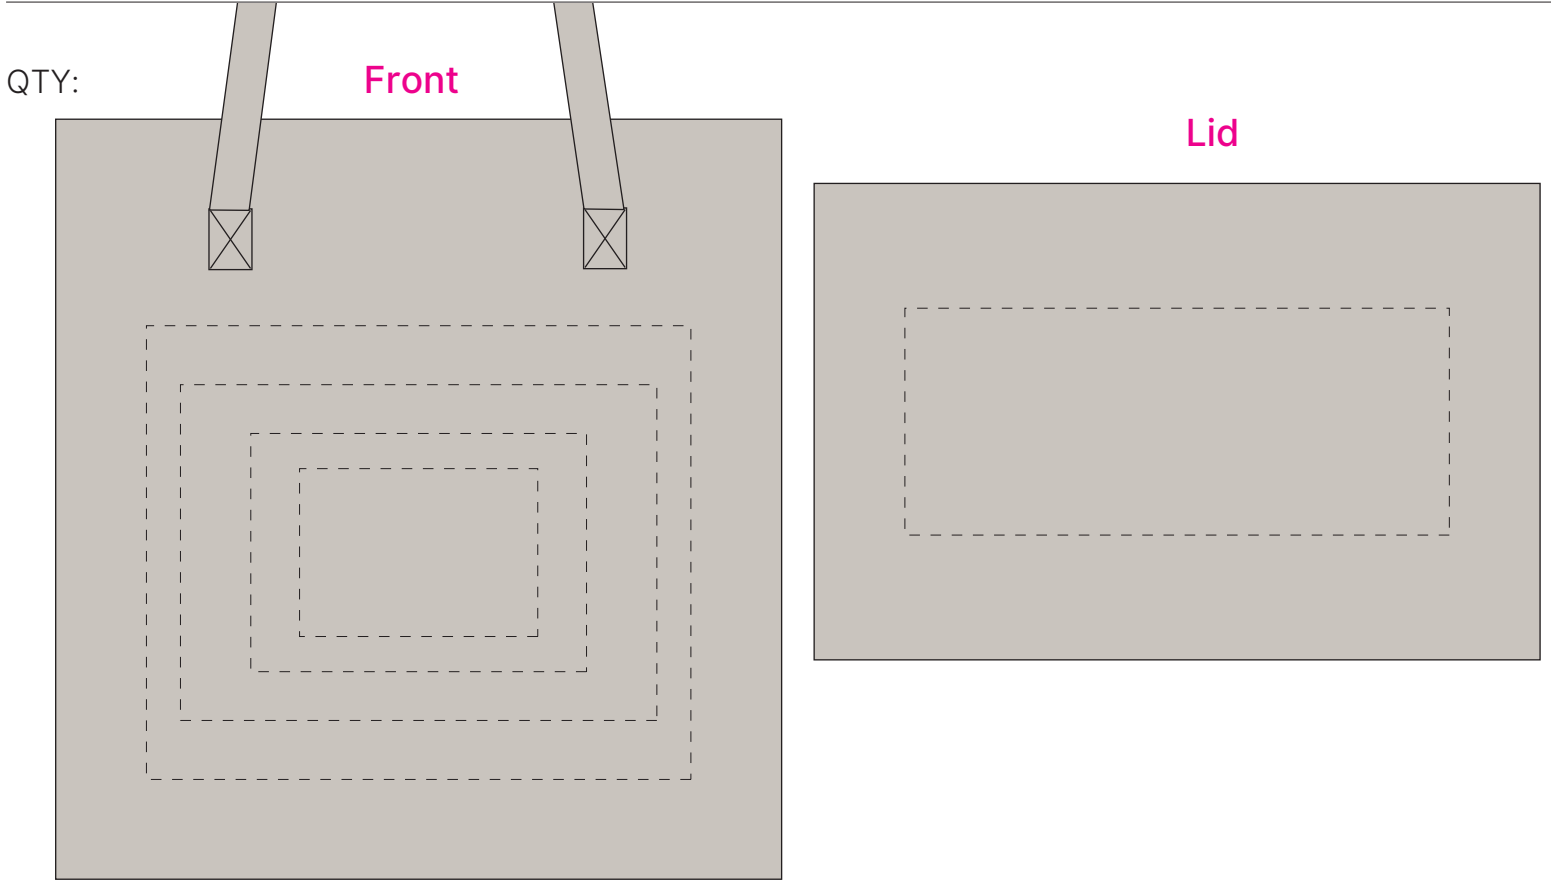

JOB NO. XXXXXX

RB1037 - Piccadilly Canvas Cooler

Product Colour/s Off White	Product Size 320mm W x 335mm H x 210mm D	Actual Print Size (Please specify actual print size here)
Print colour/s (Please specify print colour/s here)	Print Method <input type="checkbox"/> Screen Print: Front: 240mm W x 200mm H (1 Colour only) <input type="checkbox"/> Screen Print: Lid: 240mm W x 100mm H (1 Colour only) <input type="checkbox"/> Digital Transfer: 105mm W x 74mm H <input type="checkbox"/> Digital Transfer: 148mm W x 105mm H <input type="checkbox"/> Digital Transfer: 210mm W x 148mm H	

Colour proofs are to be used as a guide only.
 Line drawing is for approximate print positional guide only.
 Please familiarise yourself with the product prior to approving.
 It is not intended to be an exact scale or detailed representation.
 Small details or text, including ®©™, may fill in and not be legible.
 Dotted lines will not be printed and are for maximum print guide only.
 The fine lines and details in your logo may not be able to be produced clearly.